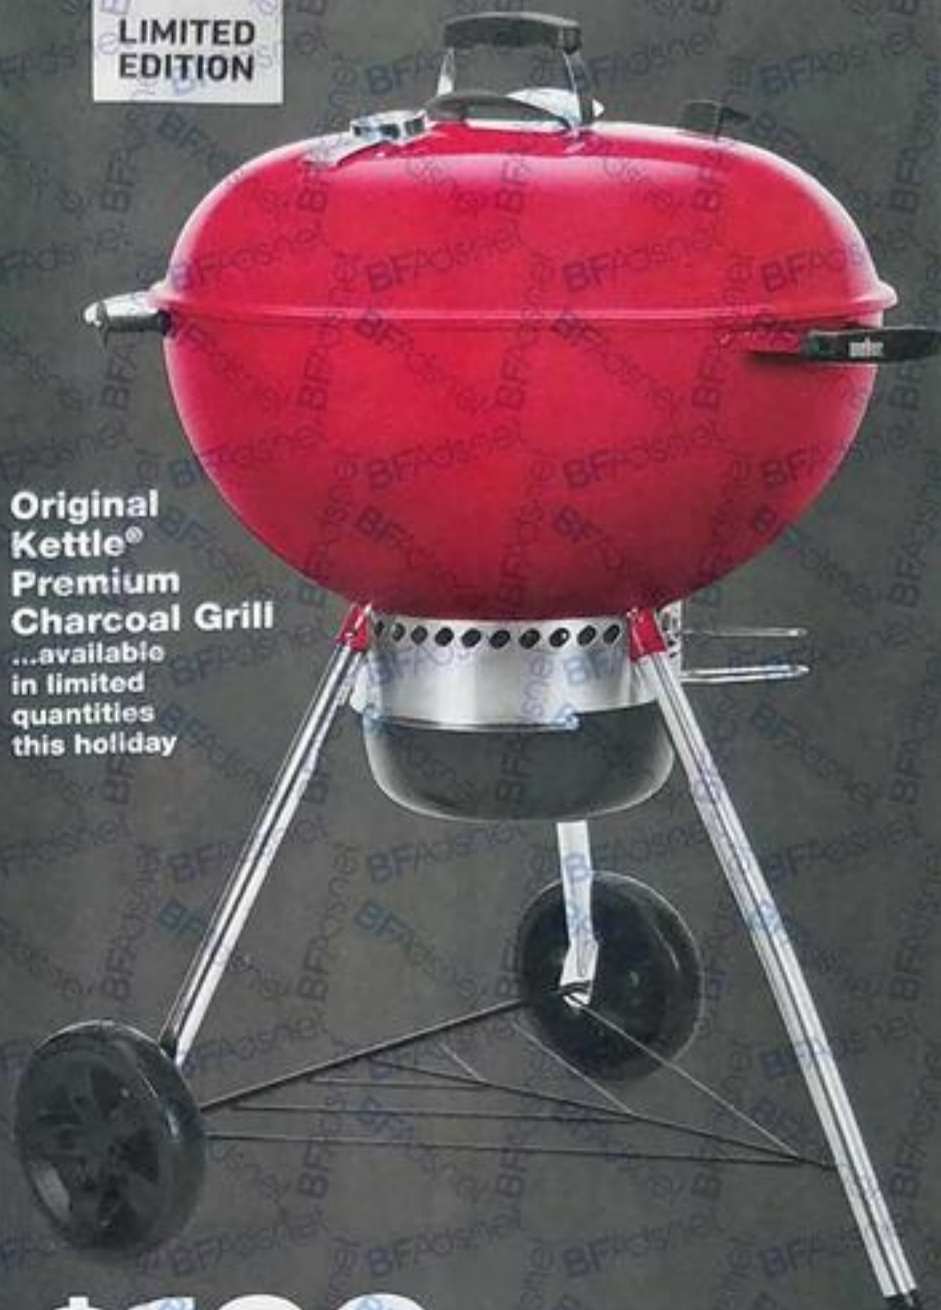

MASTER ELECTRICIAN

MASTER ELECTRICIAN

SALE YOUR CHOICE
2.99

6-Outlet Power Strip
 2½-ft., 14/3 power cord. On/off switch. Choose white or green. E 201 674, 675

MASTER ELECTRICIAN

SALE
9.99

Remote Outdoor Power Hub
 3 remote-controlled outdoor outlets, 80-ft. range. E 201 680 B5

KINGSFORD**Char-Broil****MADEIRBUILT**Includes
BBQ
tool setIncludes
RF remote
control

SAVE \$35 OR MORE

99.99**30 in. Charcoal Barrel Grill**Oil-coated cast iron cooking
grates. Chrome-plated warming
rack. Adjustable charcoal grate
with ash pan. T 205 718 1

SAVE \$75 OR MORE

\$169**Char-Broil® Performance
475 4-Burner Gas Grill**Porcelain-coated cast iron grates.
Wire warming rack. Electric
ignition. 40,000 BTUs. T 214 873 1

SAVE \$45 OR MORE

\$199**30 in. Digital Electric Smoker**Smoke up to 80 lbs. of food. 4
chrome-coated smoking racks. Integrated
thermostat temperature control. Side wood
chip loading system. Rear-mounted handle
and wheels. Model #20070411 T 218 006 1**BLACK+DECKER****BFAAds.net**SALE
YOUR CHOICE**19.99****7 qt. Slow Cooker**3 heat settings. Stoneware pot with cool
touch handles. Dishwasher safe. W 210 913 82**2 pc. Saute Pan Combo**8 and 10-in. saute pans with nonstick
ceramic cooking surface. Withstands
heat up to 750°. W 172 214 82**6-Speed Hand Mixer with Case**Quick Burst button and special low
speed to reduce splatter. W 756 856 82**4-Slice Toaster Oven Broiler**Broils, bakes and toasts. Bakes up
to 450°. 30-minute timer. Includes
9-in. pizza bump. W 116 910 2**Hamilton Beach****T-fal® WearEver****BLACK+DECKER**EST. 1952
**LIMITED
EDITION****weber****Original
Kettle®
Premium
Charcoal Grill**...available
in limited
quantities
this holiday**\$199** BFAAds.net**Weber® 22 in. Original Kettle Premium Grill**