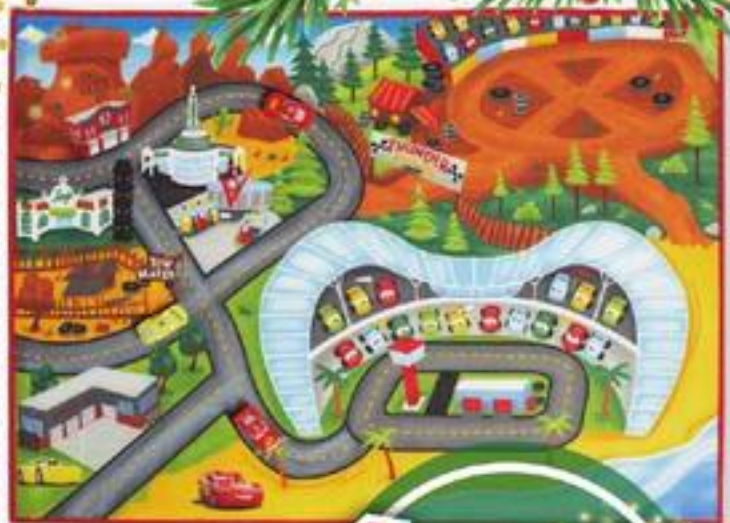

Licensed Game Rug
26"x58" or 31.5"x44".
Includes bonus accessory.
Reg. 24.99. **Save \$10.**

14.99

Licensed Silk Touch Throws or Cuddle Buddies
Reg. 19.99-24.99. **Save \$5-\$10.**

Licensed Kids' Luggage
Reg. 39.99, now 23.99.