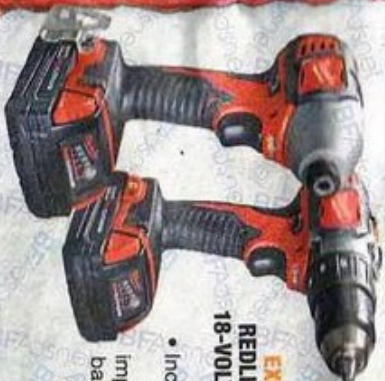

Hoister top
keeps items
within reach

STORE ONLY

SPECIAL BUY
$3498

WHILE SUPPLIES LAST

6' FIBERGLASS LADDER, TYPE II
• 225 lb. capacity
(301665)

6' LADDER
$7226
VALUE

STORE ONLY
SPECIAL BUY
$988

WHILE SUPPLIES LAST
THAT'S ONLY 18¢ PER BATTERY

54-PACK AA & AAA BATTERIES
• Includes 30 AA and 24 AAA batteries (10028904)
RAYOVAC

$575
VALUE
IF PURCHASED SEPARATELY

SPECIAL BUY
$99 Was $199

EXCLUSIVE 268 PC. MECHANICS TOOL SET

• Includes 1/4", 3/8" and 1/2" ratchets, sockets, wrenches, accessories and case (621433)

HUSKY

LIFETIME WARRANTY

Priming cooking grate
turns fire pit into an
instant grill

SPECIAL BUY
$49 Was $89

EXCLUSIVE 29.5" CROSS-FIRE FIRE PIT
(1000047955)

$99
VALUE

SPECIAL BUY
$3988

WHILE SUPPLIES LAST
EXCLUSIVE 16-GALLON WET/DRY VACUUM

• 5.0 Peak HP Performance (231361)

ROD

STORE ONLY

SPECIAL BUY
$199 Was $298

EXCLUSIVE 46" 9-DRAWER STEEL MOBILE WORK CENTER

• 14.357 cu. in. storage capacity (76309) Product availability varies by store.

HUSKY

BUY
YOUR CHOICE
$149
WHILE SUPPLIES LAST

LXT® 1.5AH 18-VOLT LITHIUM-ION 3-TOOL KIT

• Includes drill/driver, impact driver, flashlight, two batteries, charger and bag (1002625777)

Makita LED

Was $199
EXCLUSIVE M18™ RED LITHIUM™ 1.5AH 18-VOLT LITHIUM-ION 2-TOOL KIT

• Includes compact drill/driver, hex impact driver, two batteries, charger and bag (233545)

Milwaukee

EXCLUSIVE 1.5AH 18-VOLT LITHIUM-ION BRUSHLESS 2-TOOL KIT

• Includes compact drill, impact driver, two batteries, charger and bag (1002641576)

FILCILD

SIGN UP & GET $5 OFF

Plus, $100s in new savings sent right to your inbox.
TEXT "HDEPOT" to 686824 or go to homedepot.com/signup
Message & data rates may apply.

FREE MOBILE APP
Text "GETAPP" to HDEPOT (4333768)
Message & data rates may apply.