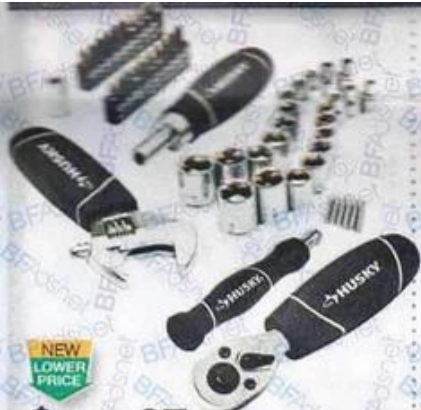

100-POSITION FOR SUPERIOR SPEED AND ACCESS

Product availability varies by store. Tools shown sold separately.

NEW LOWER PRICE

**\$14.97** Was **\$19.97**

**46 PC. STUBBY TOOL SET**  
• Includes six piece precision screwdriver set (532135)