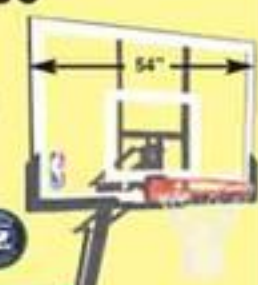

SAVE \$300  
**\$199<sup>99</sup>**  
 Orig. \$499.99  
**SFA 54 PORTABLE #75746 BACKBOARD**  
 • Styles may vary by store  
 • Excludes weight of system  
 • Adjusts up to 12"

**Spalding**

AFTER 3 PM \$299.99