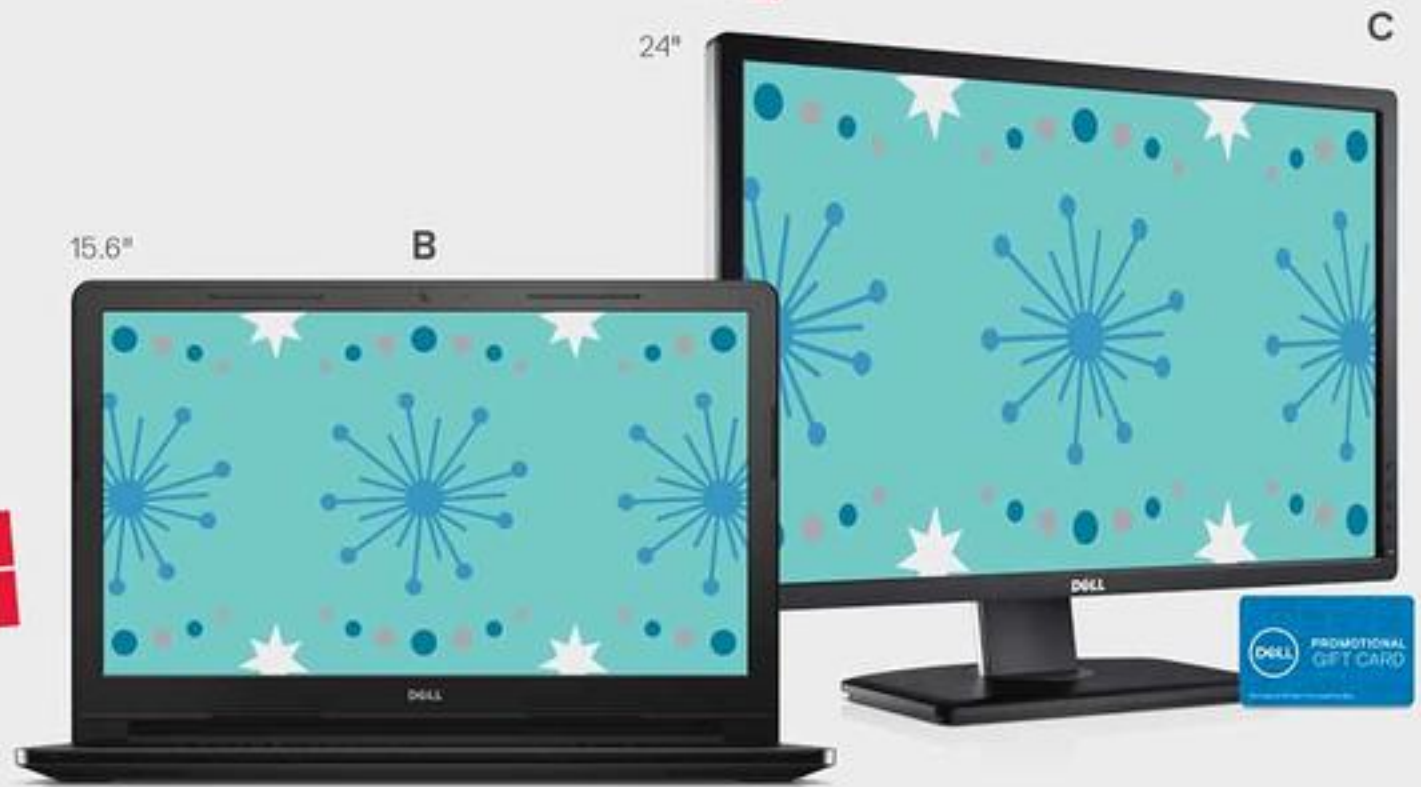

DOORBUSTER 11AM ET, 11/20

A: OptiPlex 3050 Tower

Starting Price $970 | Save $411

$559

As low as: $17/mo^a

7th Gen Intel® Core™ i5 processor, Windows 10 Pro, 8GB memory* & 500GB* hard drive, 3 Years Hardware Service with On-Site Service After Remote Diagnosis*

Order code: S007O3050MTUSBF

DOORBUSTER 8AM ET, 11/24 $75 DELL PROMO eGIFT CARD*

C: Dell UltraSharp 24 Monitor - U2412M

Starting Price $369.99 | Save $170

$199⁹⁹

As low as: $15/mo^a

Provides a brilliant view, plus amazing adjustability to suit any style.

SKU: U2412M

DOORBUSTER 11AM ET, 11/23

B: Inspiron 15 3000 (3552)

Starting Price $299.99 | Save $100

$199⁹⁹

As low as: $15/mo^a

Intel® Celeron® processor, Windows 10 Home - Dell recommends Windows 10 Pro, 4GB memory*, 500GB* hard drive, 1 Year ProSupport included* ($79 value)

Order code: SM153W102C008BBF

DOORBUSTER 8AM ET, 11/24 D: Inspiron 15 3000 (3567)

Starting Price $489.99 | Save $155

$334⁹⁹

As low as: $15/mo^a

7th Gen Intel® Core™ i3 processor, Windows 10 Pro, 4GB memory* & 1TB* hard drive, 1 Year ProSupport included* ($79 value)

Order code: SM153W10P2C143BPBF