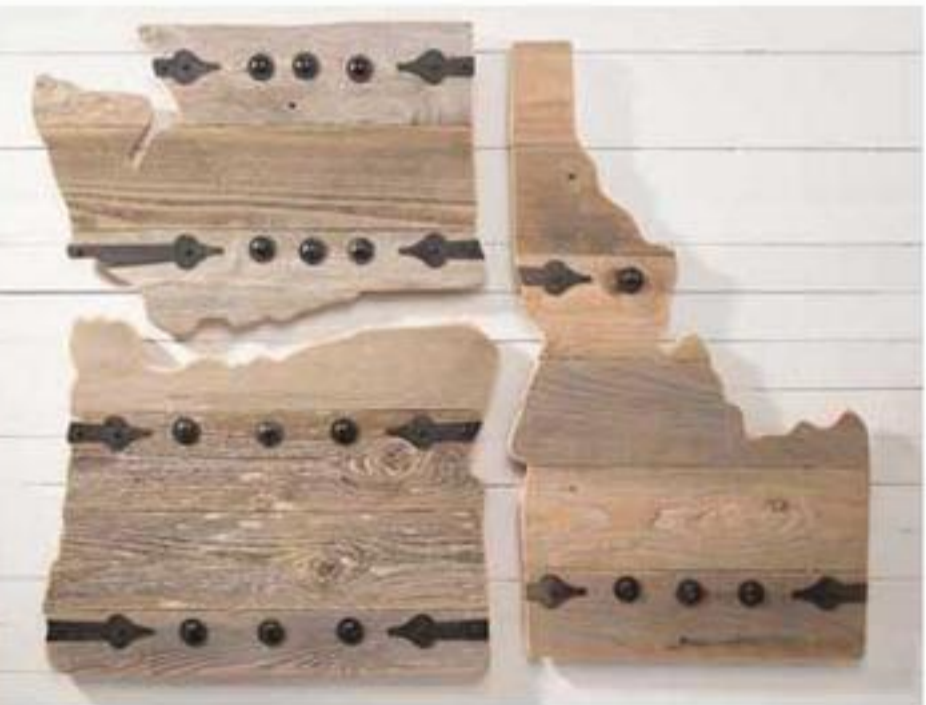

YOUR CHOICE OF PALLET AND SLAT BOARDS

50% off
Regular Prices

Reg. \$12.99 to \$39.99

Ski and Poles Ornament

\$3⁹⁶

Reg. \$4.99

Wood Noel

\$9⁹⁶

Reg. \$14.99

Select Vinyl
30% off
Regular Prices

Snowflake Hanger Reg. \$8.99 **\$5⁹⁹**

Wood Deer Reg. \$9.99 **\$6⁹⁶**

Wood Trees Reg. \$6.99 **\$3⁹⁶**

Wood State Coaster Sets

Your Choice,
\$29

Choose from Oregon,
Idaho, and Washington.
4 same states per set.

Select Vinyl
30% off
Regular Prices

16" x 13"
Wood States

Your Choice,
\$39

Choose from Oregon,
Idaho, and Washington.

24" x 19" Wood States with Barn Door Straps

Your Choice, \$99

Choose from Oregon, Idaho, and Washington.