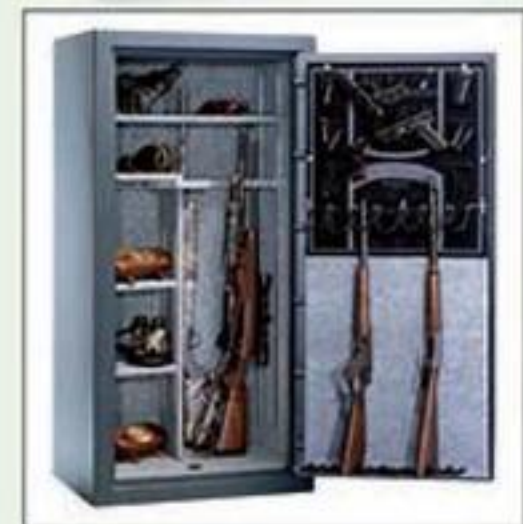

779⁹⁷

Reg. 899.99

RedHead™ 1856 Safe
· 12-ga. steel body - 60 min. at 1,400°F fire rating
· Holds up to 23 long guns - Color: Charcoal
· Weight: 490 lbs. · 58"x30"x20"
2186547

Firearms and accessories shown are not included.